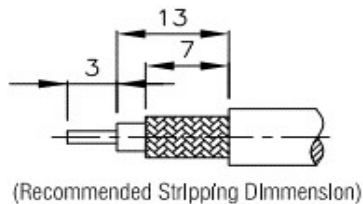

T-531

TNC Einbaubuchse 4-Loch 12,7mm crimp RG174, RG316

NO	DESCRIPTION	MATERIAL	Q' TY	FINISH
1	BODY 1	BRASS	1	NICKEL
2	INSULATION	TEFLON	1	TEFLON
3	BODY 2	BRASS	1	NICKEL
4	PIN	BRASS	1	GOLD
5	RONG	BRASS	1	NICKEL
6	INSULATION	TEFLON	1	TEFLON