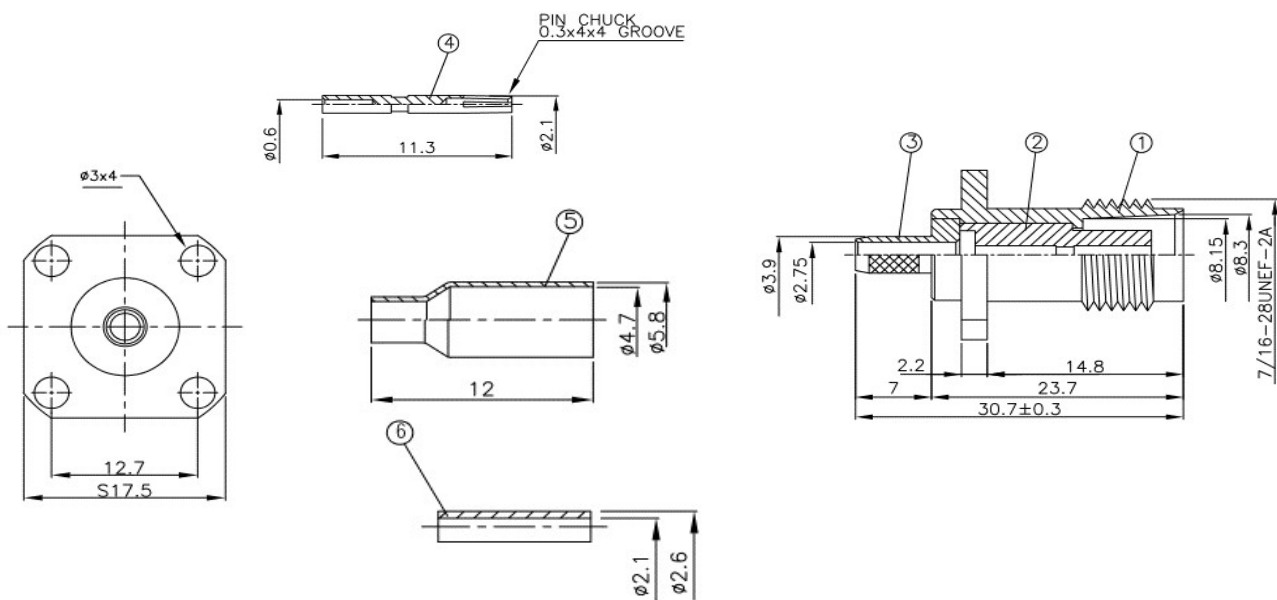

T-531

TNC Einbaubuchse 4-Loch 12,7mm crimp RG174, RG316

NO	DESCRIPTION	MATERIAL	Q' TY	FINISH
1	BODY 1	BRASS	1	NICKEL
2	INSULATION	TEFLON	1	TEFLON
3	BODY 2	BRASS	1	NICKEL
4	PIN	BRASS	1	GOLD
5	RONG	BRASS	1	NICKEL
6	INSULATION	TEFLON	1	TEFLON